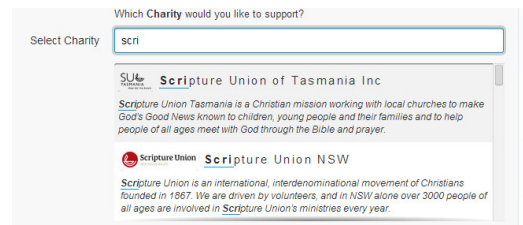

## Registration Instructions

It's great that you're keen to join us for 101 PRAY and fantastic to have your support behind our 101 chaplaincies!

There's a few steps to registering so we've made this sheet to make it easier for you.

### Sign up for a Everyday Hero fundraising page:

Head to [www.everydayhero.com.au](http://www.everydayhero.com.au) and click 'Start Here'

On the next page, enter your details and click 'Sign Up'

On the next page, type 'scripture union' in the Charity Search box and click on 'Scripture Union of Tasmania Inc' to select it.

Change the page expiry to 2months and enter the rest of the information and click 'Create Supporter Page'.

You now have a supporter page! To link this supporter page to the relevant 101 PRAY team, click 'Join an existing team' under the heading 'Team Options' on the right hand side of the page. In the search bar type '101 PRAY' and click 'Search'. Then click 'Join this team' for appropriate team.