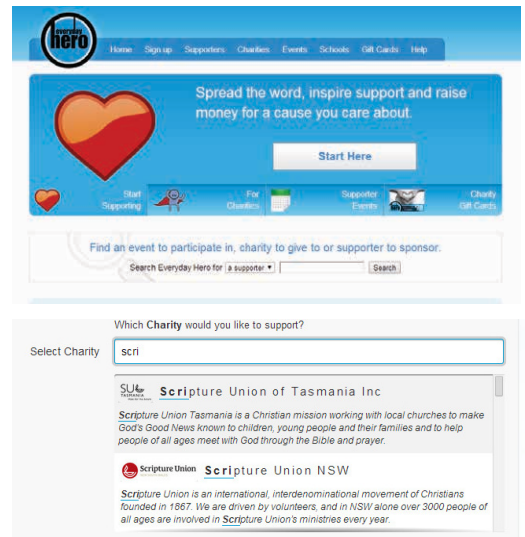

## Registration Instructions

It's great that you're keen to join us for 101 RIDE and fantastic to have your support behind our 101 chaplaincies!

There's a few steps to registering so we've made this sheet to make it easier for you.

### Sign up for a Everyday Hero fundraising page:

Head to [www.everydayhero.com.au](http://www.everydayhero.com.au) and click 'Start Here'

On the next page, enter your details and click 'Sign Up'

On the next page, type 'scripture union' in the Charity Search box and click on 'Scripture Union of Tasmania Inc' to select it.